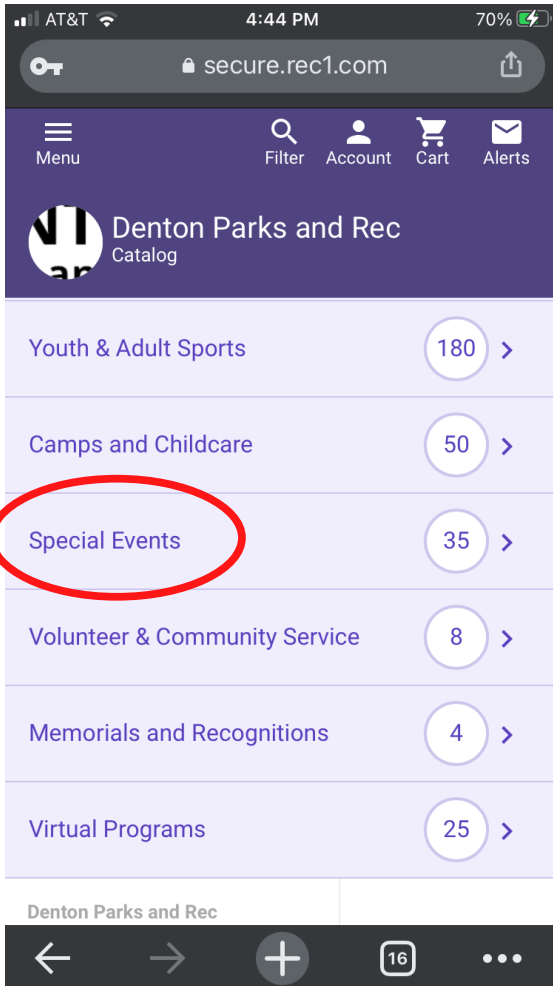

- **NOTE:**

- **Optional Fields:** vendor number, mobile & work number (**primary phone is needed**), emergency contacts
- **Scroll slowly!**

AT&T 4:40 PM 67%
secure.rec1.com

Address
Enter address

Address 2
Enter address

City State Zip
City AL Zip

Apply Address Changes To Other Household Members

Manage Emergency Contacts (0 of 5 selected) >

CREATE ACCOUNT

Sign in with your new Username/Email and Password

AT&T 4:37 PM 64%

secure.rec1.com

Back Sign Up

Username/Email

Password

Sign in >

Forgot Password?

OR

Google Facebook

← → + 16 ...

Select "Special Events" tab

Choose 2021 KDB Community Tree Giveaway

**NOTE: Registration opens
Oct. 1 at 10 a.m.**